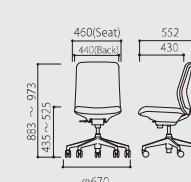

High - Without Arm