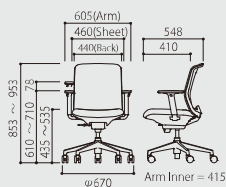

■ MESH TYPE

With Adjustable Arm