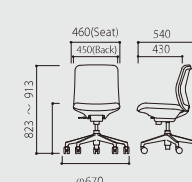

Low - Without Arm