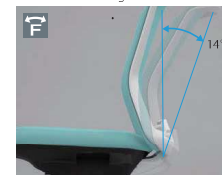

■ The Free Reclining Mechanism