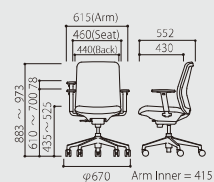

■ UPHOLSTERY TYPE

High - With Adjustable Arm