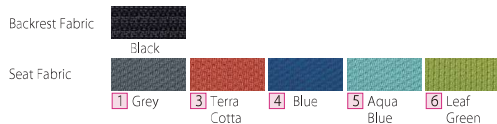

CARISSA® -Mesh Type-

White Back Frame

■ Two Tone (Seat Fabric = Black)

■ With Adjustable Arm

■ Without Arm

■ Two Tone (Backrest Fabric = Black)

■ With Adjustable Arm

■ Without Arm

■ One Tone

■ With Adjustable Arm

■ Without Arm

Black Back Frame

■ Two Tone (Seat Fabric = Black)

■ With Adjustable Arm

CRF-320M-BT (Black Leg)
5-348-121 □

■ Without Arm

CRF-300M-BT (Black Leg)
5-348-101 □

■ Two Tone (Backrest Fabric = Black)

■ With Adjustable Arm

CRF-320M-BN (Black Leg)
5-348-120 □

■ Without Arm

CRF-300M-BN (Black Leg)
5-348-100 □

■ One Tone

■ With Adjustable Arm

CRF-320M-BS (Black Leg)
5-348-122 □

■ Without Arm

CRF-300M-BS (Black Leg)
5-348-102 □

CARISSA® -Upholstery Type-

White Back Shell - High Back-

■ Two Tone (Seat Fabric = Black)

■ With Adjustable Arm

-White Leg-
CRF-520C-WT
5-348-526 □
-Black Leg-
CRF-520C-WTB
5-348-524 □

■ Without Arm

■ Two Tone (Backrest Fabric = Black)

■ With Adjustable Arm

-White Leg-
CRF-520C-WN
5-348-525 □
-Black Leg-
CRF-520C-WNB
5-348-523 □

■ Without Arm

■ One Tone

■ With Adjustable Arm

-White Leg-
CRF-520C-WS
5-348-527 □
-Black Leg-
CRF-520C-WSB
5-348-528 □

■ Without Arm

Black Back Shell - High Back-

■ Two Tone (Seat Fabric = Black)

■ With Adjustable Arm

-Black Leg-
CRF-520C-BT
5-348-521 □

■ Without Arm

-Black Leg-
CRF-500C-BT
5-348-501 □

■ Two Tone (Backrest Fabric = Black)

■ With Adjustable Arm

-Black Leg-
CRF-520C-BN
5-348-520 □

■ Without Arm

-Black Leg-
CRF-500C-BN
5-348-500 □

■ One Tone

■ With Adjustable Arm

-Black Leg-
CRF-520C-BS
5-348-522 □

■ Without Arm

-Black Leg-
CRF-500C-BS
5-348-502 □

White Back Shell - Low Back-

■ Two Tone (Seat Fabric = Black)

■ With Adjustable Arm

-White Leg-
CRF-120C-WT
5-348-326 □
-Black Leg-
CRF-120C-WTB
5-348-324 □

■ Without Arm

■ Two Tone (Seat Fabric = Black)

■ With Adjustable Arm

-Black Leg-
CRF-120C-BT
5-348-321 □