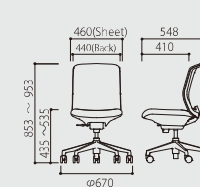

Without Arm